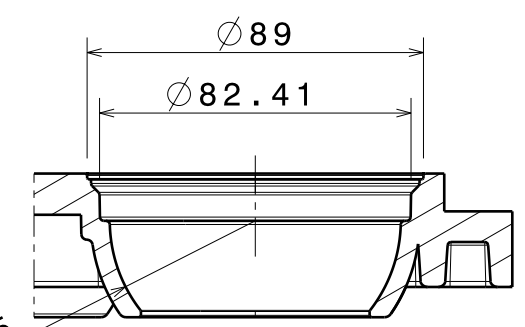

Section view C-C  
Scale: 1:2

Section view B-B  
Scale: 1:2

Section view E-E  
Scale: 1:4

Section view D-D  
Scale: 1:4

DESIGNED BY: P.B.		 <b>AVK PLASTICS BV</b>		I	-
DATE: 12-6-2007				H	-
MATERIAL: XXX		DRAWING NAME		G	-
SIZE A3		MKP met nieuwe doorvoer		F	-
SCALE 1:3		WEIGHT (kg) 2,63	DRAWING NUMBER	SHEET	E
This drawing is our property; it can't be reproduced or communicated without our written agreement.		PR.400.02A		D	-
		1/1		C	-
				B	-
				A	-